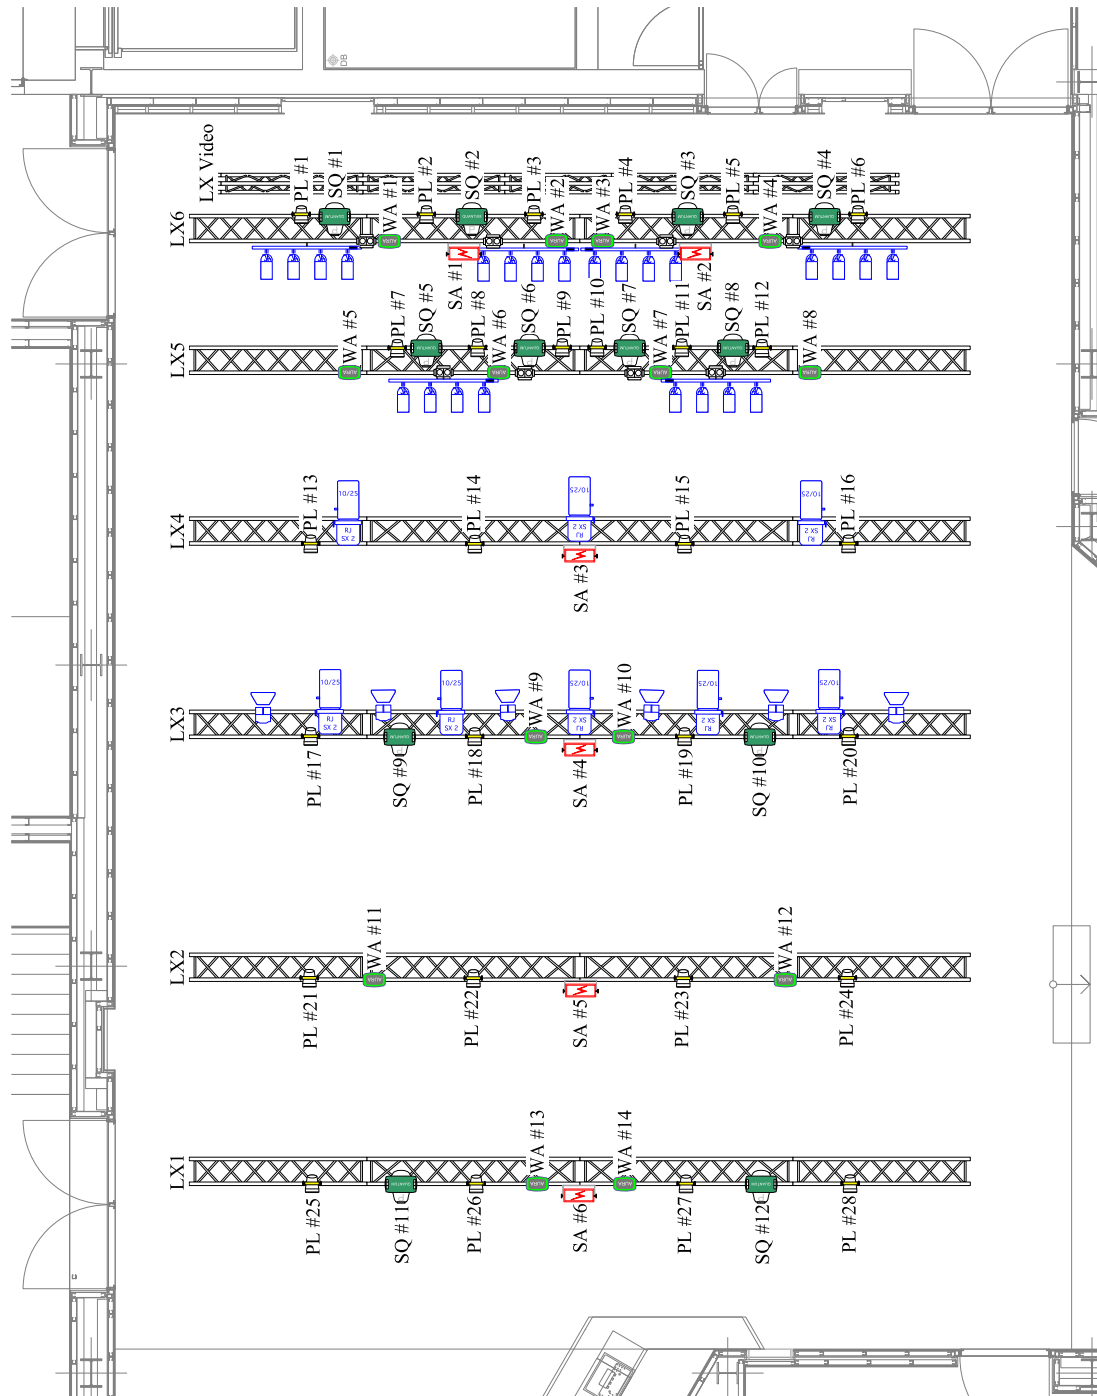

HOUSELIGHTS

- 7X CLS warmwhite (balcony+sidestage)

DATA

- 2x Cat6A S.R.
- 2x Cat6A FOH
(all cat6A patchable)
- 6x DMX out (3x S.L., 3x S.R.)
- 3x DMX in FOH

FRONTLIGHT

- 8x Robert Juliat 16-36deg 1kW
- 6x Robert Juliat PC 1kW

SMOKE

- 1x Jem zr44 1800W
- 1x MDG ATMe + fan (on stage)

LIGHTPLOT

See page 2

PATCHLIST

See page 3

Pandora
Lights – Plot

Pandora

Lights – Patchlist

DMX-PATCH
CONVENTIONAL + LED
Guest-desk: Art-net 1.1
House-desk: Art-Net 0.1

#	Description	Where	Address	Remarks
1	cat eye 1	Lx6 (Stage backtruss)	1	up stage
2	cat eye 2	Lx6 (Stage backtruss)	2	up stage
3	cat eye 3	Lx6 (Stage backtruss)	3	up stage
4	cat eye 4	Lx6 (Stage backtruss)	4	up stage
5	ACL	Lx6 Outside	5	up stage
6	ACL	Lx6 Inside	6	up stage
7			7	
8			8	
9			9	
10			10	
11			11	
12			12	
13	cat eye 5	Lx5 (Stage midtruss)	13	top stage
14	cat eye 6	Lx5 (Stage midtruss)	14	top stage
15	cat eye 7	Lx5 (Stage midtruss)	15	top stage
16	cat eye 8	Lx5 (Stage midtruss)	16	top stage
17	ACL	Lx5	17	top stage
18			18	
19	Profile 1	Lx4	19	front top
20	Profile 2	Lx4	20	front top
21	Profile 3	Lx4	21	front top
22			22	
23			23	
24			24	
25	Profile 4	Lx3	25	front
26	Profile 5	Lx3	26	front
27	Profile 6	Lx3	27	front
28	Profile 7	Lx3	28	front
29	Profile 8	Lx3	29	front
30			30	
31	Pc 1	Lx3	31	front
32	Pc 2	Lx3	32	front
33	Pc 3	Lx3	33	front
34	Pc 4	Lx3	34	front
35	Pc 5	Lx3	35	front
36	Pc 6	Lx3	36	front
37			37	
38			38	
39			39	
40			40	
41			41	
42			42	
43			43	
44			44	
45			45	
46			46	
47			47	
48			48	
	Free channels:		49-512	